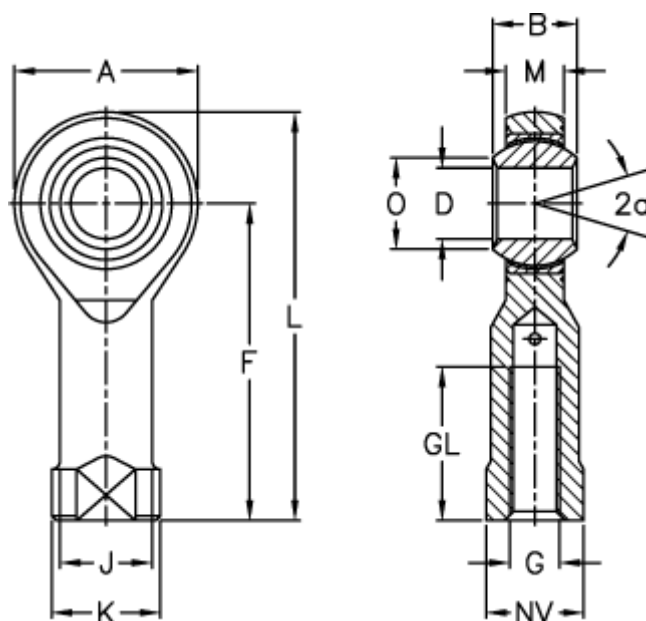

Article number: 54301618

Description: LDK Rod end PHS 18ECL
Threaded left

Measures

A	= 42	J	= 25.0
a (degrees)	= 15	K	= 31
B	= 23	L	= 92
D	= 18	M	= 16.50
Dynamic load C (kN)	= 23.5	NV	= 27
F	= 71	O	= 21.8
g	= M18x1,5	Static load C0 (kN)	= 48.2
GL	= 36	Weight (g)	= 295